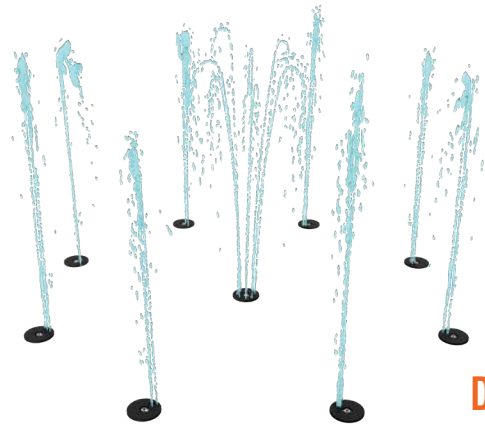

MONSTER 5

GET IN AND PLAY! GROUND SPRAYS

BRING ANY SPACE TO LIFE WITH PLAYABLE FOUNTAINS

Fill up your splash pad or design an urban space that's both architectural and playful. From towering sprays and misting jets, to squishy jumping pads, sprinkling rocks, and LED lights, we promise our playable fountains will take your space to the next level.

STONES

THE ORIGINAL PUDDLE

DOUGHNUT

uncover more fountains at waterplay.com