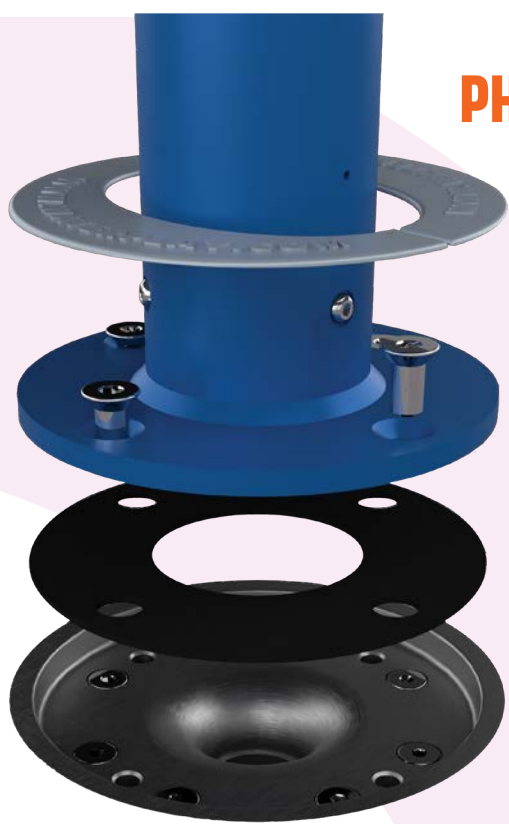

# PLAYPHASE™ & PLAYCONNECT™

**EASY TO WORK WITH, VANDAL RESISTANT,  
AND FLUSH-TO-GRADE MOUNTING SYSTEM**

playPHASE™ and playCONNECT™ make owning a splash pad pretty darn **EASY!** Easy to install, easy to maintain and easy to remove and replace features for future refurbishments.