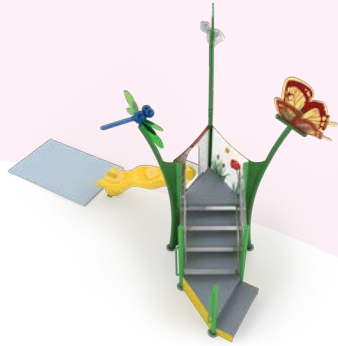

MINIS
AGES 2+
FROM TODDLER
TO EXPERIENCED